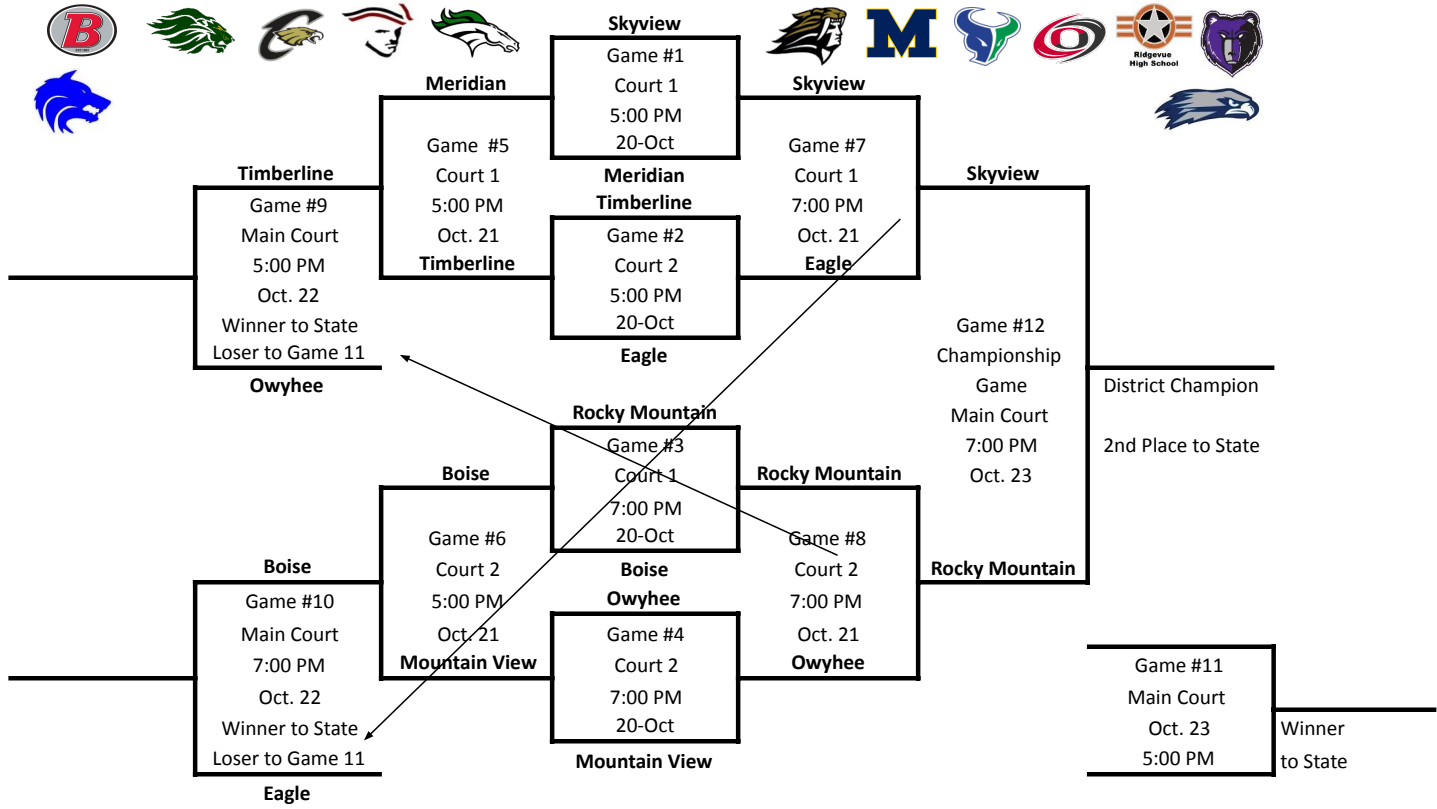

# 2025 6A DISTRICT III VOLLEYBALL TOURNAMENT BRACKET @ RIDGEVUE

## SIC STANDINGS

1	Skyview	12-0
2	Rocky Mountain	11-1
3	Owyhee	9-3
4	Timberline	9-3
5	Eagle	8-4
6	Mountain View	7-5
7	Boise	6-6
8	Meridian	5-7
9	Capital	4-8
10	Borah	3-9
11	Centennial	2-10
12	Kuna	1-11
13	Ridgevue	1-11

## Play-In Games

<b>Meridian</b>	
9:00 AM Ct. 1 Oct 18	Meridian
<b>Capital</b>	
<b>Boise</b>	
9:00 AM Ct. 2 Oct 18	Boise
<b>Borah</b>	
<b>Mountain View</b>	
11:00 AM Ct. 1 Oct 18	Mountain View
<b>Centennial</b>	
<b>Eagle</b>	
11:00 AM Ct. 2 Oct 18	Eagle
<b>Kuna</b>	
<b>Timberline</b>	
1:00 PM Ct. 1 Oct 18	Timberline
<b>Ridgevue</b>	

GAME #	LOCATION	DATE - TIME	GAME #	LOCATION	DATE - TIME
Play in Game	Court 1	10/18 - 9 am	4	Court 2	10/20 - 7:00
Play in Game	Court 2	10/18 - 9 am	5	Court 1	10/21 - 5:00
Play in Game	Court 1	10/18 - 11 am	6	Court 2	10/21 - 5:00
Play in Game	Court 2	10/18 - 11 am	7	Court 1	10/21 - 7:00
Play in Game	Court 1	10/18 - 1 pm	8	Court 2	10/21 - 7:00
1	Court 1	10/20 - 5:00	9	Main Court	10/22 - 5:00
2	Court 2	10/20 - 5:00	10	Main Court	10/22 - 7:00
3	Court 1	10/20 - 7:00	11	Main Court	10/23 - 5:00
			12	Main Court	10/23 - 7:00