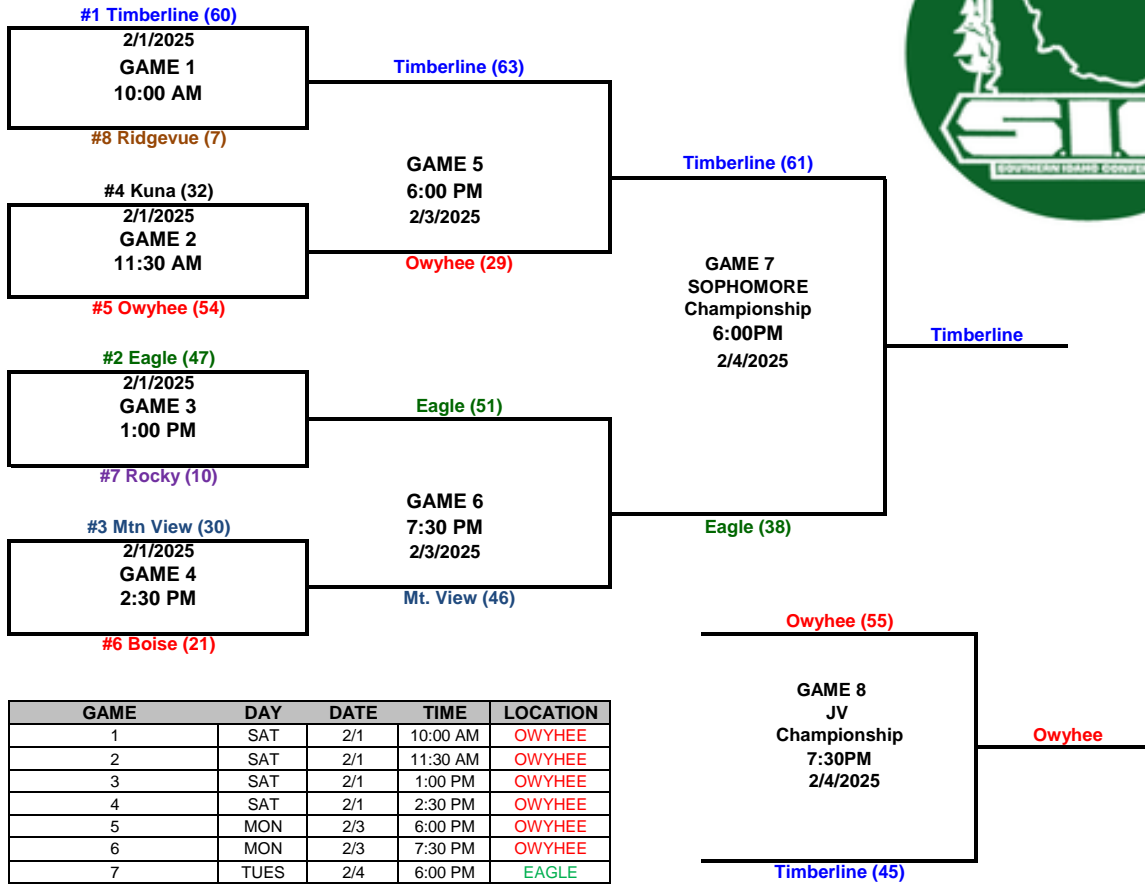

OWYHEE HIGH SCHOOL
February 1st, 3rd and 4th

GAME	DAY	DATE	TIME	LOCATION
1	SAT	2/1	10:00 AM	OWYHEE
2	SAT	2/1	11:30 AM	OWYHEE
3	SAT	2/1	1:00 PM	OWYHEE
4	SAT	2/1	2:30 PM	OWYHEE
5	MON	2/3	6:00 PM	OWYHEE
6	MON	2/3	7:30 PM	OWYHEE
7	TUES	2/4	6:00 PM	EAGLE

SCHOOL Team	Conference record	
	W	L
Timberline	10	0
Eagle	9	1
Mtn View	8	2
Kuna	7	3
Owyhee	6	4
Boise	5	5
Rocky	4	6
Ridgevue (pt differential)	2	8
Meridian	2	8
Capital	2	8
Centennial	0	10
Borah	-	-