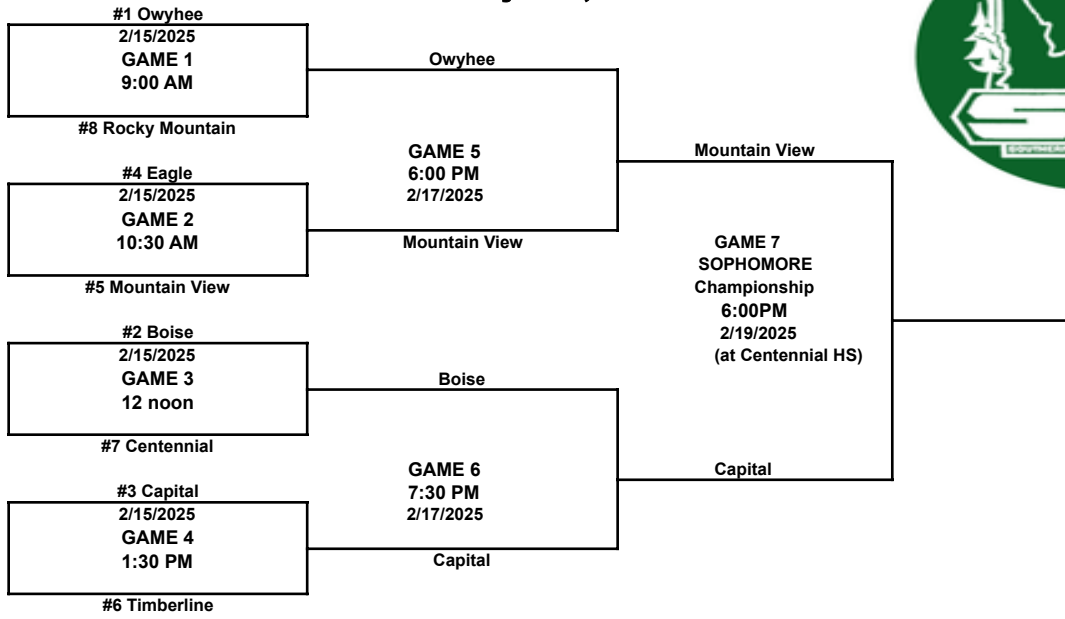

**RIDGEVUE HIGH SCHOOL  
February 15th, 17th and 19th**

GAME	DAY	DATE	TIME	LOCATION
1	SAT	2/15	9:00 AM	RIDGEVUE
2	SAT	2/15	10:30 AM	RIDGEVUE
3	SAT	2/15	12:00 PM	RIDGEVUE
4	SAT	2/15	1:30 PM	RIDGEVUE
5	MON	2/17	6:00 PM	RIDGEVUE
6	MON	2/17	7:30 PM	RIDGEVUE
7	WEDS	2/19	6:00 PM	CENTENNIAL