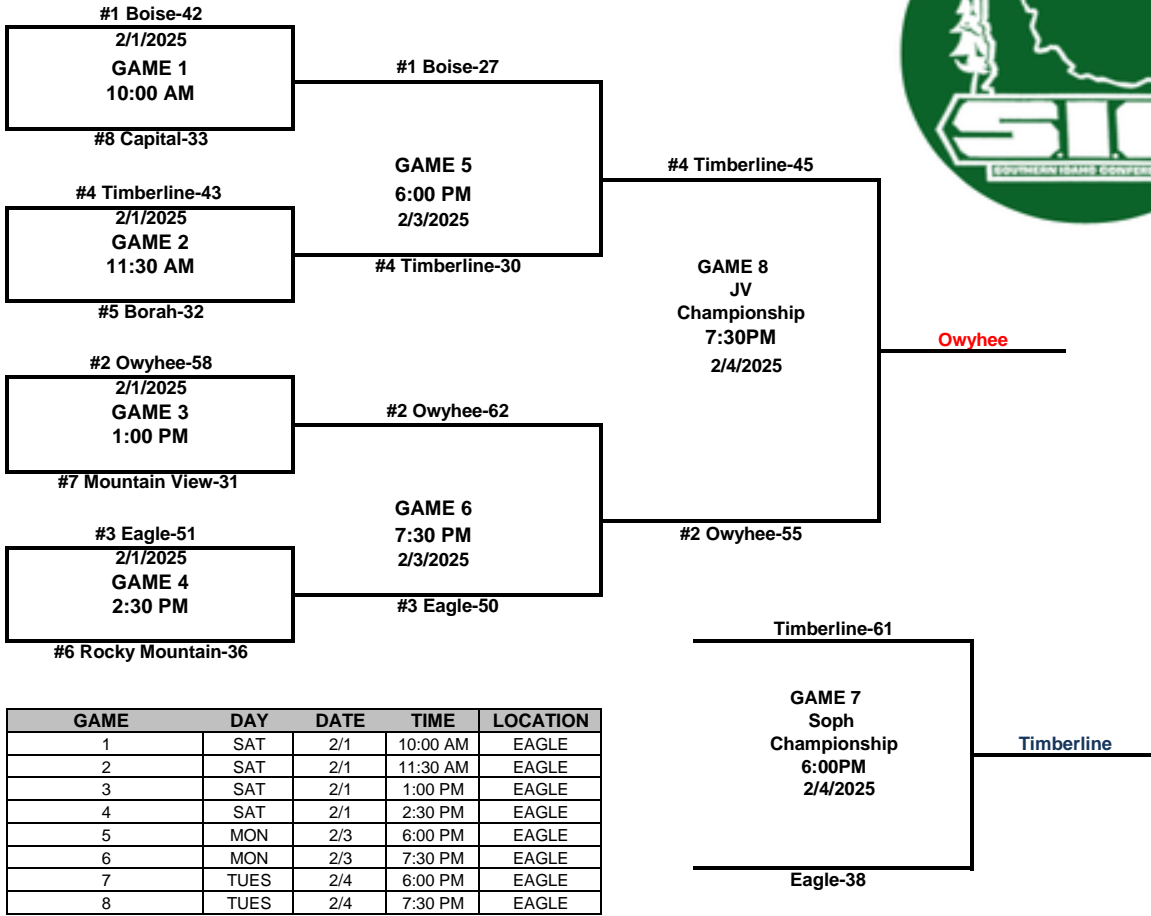

**EAGLE HIGH SCHOOL**  
**February 1st, 3rd and 4th**

GAME	DAY	DATE	TIME	LOCATION
1	SAT	2/1	10:00 AM	EAGLE
2	SAT	2/1	11:30 AM	EAGLE
3	SAT	2/1	1:00 PM	EAGLE
4	SAT	2/1	2:30 PM	EAGLE
5	MON	2/3	6:00 PM	EAGLE
6	MON	2/3	7:30 PM	EAGLE
7	TUES	2/4	6:00 PM	EAGLE
8	TUES	2/4	7:30 PM	EAGLE

SCHOOL	Conference record	
	W	L
Boise (Beat Owyhee)	10	1
Owyhee	10	1
Eagle (Beat T Line)	9	2
Timberline	9	2
Borah	7	4
Rocky Mtn (Beat Mt. View)	5	6
Mtn View	5	6
Capital	4	7
Ridgevue	3	8
Meridian	2	9
Kuna	3	8
Centennial	0	11